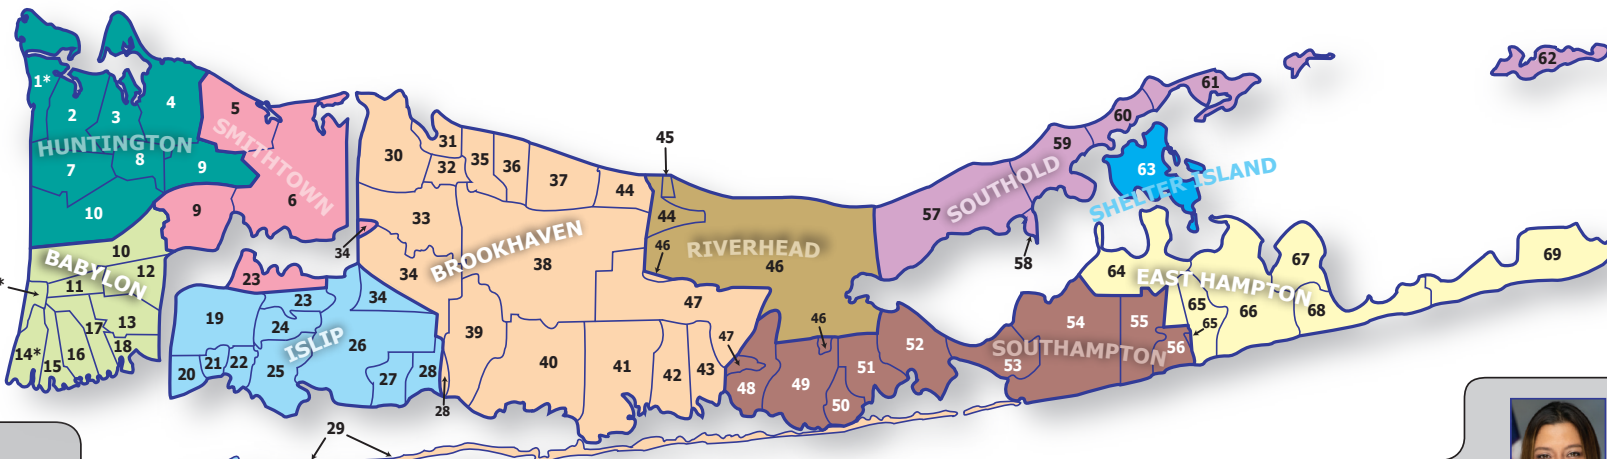

Suffolk County School District Delegate Facemap 2024

April 3, 2024

MEMBERS OF CONGRESS

Congressman Nick LaLota (R) (1st district) represents:

68 Amagansett UFSD	4 Northport-East Northport UFSD
19 Brentwood UFSD	61 Oysterponds UFSD
55 Bridgehampton UFSD	39 Patchogue-Medford UFSD
1* Cold Spring Harbor CSD	31 Port Jefferson UFSD
9 Commack UFSD	50 Quogue UFSD
9 Commack UFSD	48 Remsenburg-Speonk UFSD
32 Coneswogue UFSD	46 Riverhead CSD
26 Connetquot CSD	46 Riverhead CSD
12 Deer Park UFSD	46 Riverhead CSD
66 East Hampton UFSD	37 Rocky Point UFSD
43 East Moriches UFSD	34 Sachem CSD
51 East Quogue	34 Sachem CSD
47 Eastport-South Manor	34 Sachem CSD
47 Eastport-South Manor	34 Sachem CSD
8 Elwood UFSD	63 Shelter Island UFSD
62 Fishers Island UFSD	44 Shoreham-Wading River CSD
60 Greenport UFSD	44 Shoreham-Wading River CSD
10 Half Hollow Hills CSD	44 Shoreham-Wading River CSD
10 Half Hollow Hills CSD	6 Smithtown CSD
52 Hampton Bays UFSD	7 South Huntington UFSD
3 Harborfields CSD	54 Southampton UFSD
23 Hauppauge UFSD	59 Southold UFSD
23 Hauppauge UFSD	67 Springs UFSD
2 Huntington UFSD	30 Three Village CSD
5 Kings Park CSD	53 Tuckahoe Common SD
45 Little Flower UFSD	65 Wainscott Common SD
38 Longwood CSD	65 Wainscott Common SD
57 Mattituck-Cutchogue UFSD	49 Westhampton Beach UFSD
33 Middle Country CSD	
36 Miller Place UFSD	
69 Montauk UFSD	
35 Mount Sinai UFSD	
58 New Suffolk Common SD	

Congressman Andrew Garbarino (R) (2nd district) represents:

14* Amityville UFSD	10 Half Hollow Hills CSD
18 Babylon UFSD	23 Hauppauge UFSD
21 Bay Shore UFSD	23 Hauppauge UFSD
28 Bayport-Blue Point UFSD	22 Islip UFSD
28 Bayport-Blue Point UFSD	16 Lindenhurst UFSD
19 Brentwood UFSD	38 Longwood CSD
42 Center Moriches UFSD	13 North Babylon UFSD
24 Central Islip UFSD	39 Patchogue-Medford UFSD
9 Commack UFSD	48 Remsenburg-Speonk UFSD
9 Commack UFSD	46 Riverhead CSD
26 Connetquot CSD	46 Riverhead CSD
15 Copiague UFSD	46 Riverhead CSD
12 Deer Park UFSD	34 Sachem CSD
25 East Islip UFSD	34 Sachem CSD
43 East Moriches UFSD	34 Sachem CSD
47 Eastport-South Manor UFSD	27 Sayville UFSD
47 Eastport-South Manor UFSD	6 Smithtown CSD
10* Farmingdale UFSD	40 South Country CSD
29 Fire Island UFSD	17 West Babylon UFSD
29 Fire Island UFSD	20 West Islip UFSD
10 Half Hollow Hills CSD	41 William Floyd UFSD
	11 Wyandanch UFSD

Senator Alexis Weik (R) (8th district) represents:

14* Amityville UFSD	23 Hauppauge UFSD
18 Babylon UFSD	23 Hauppauge UFSD
21 Bay Shore UFSD	22 Islip UFSD
28 Bayport-Blue Point UFSD	16 Lindenhurst UFSD
28 Bayport-Blue Point UFSD	13 North Babylon UFSD
24 Central Islip UFSD	34 Sachem CSD
26 Connetquot CSD	34 Sachem CSD
15 Copiague UFSD	34 Sachem CSD
25 East Islip UFSD	27 Sayville UFSD
10* Farmingdale UFSD	6 Smithtown CSD
29 Fire Island UFSD	17 West Babylon UFSD
29 Fire Island UFSD	20 West Islip UFSD