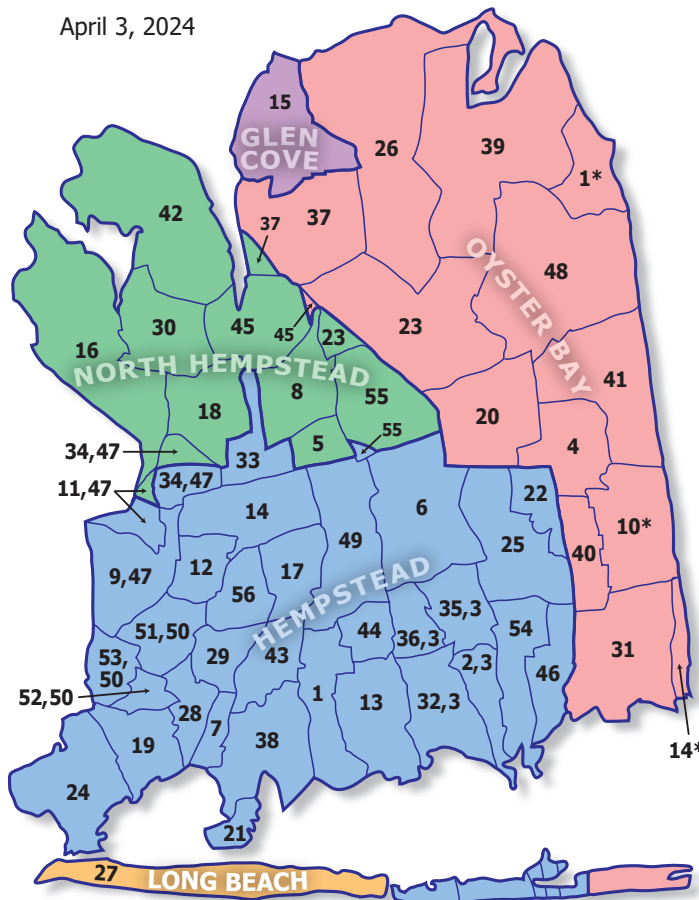

Nassau County School District Delegate Facemap 2024

April 3, 2024

MEMBERS OF CONGRESS